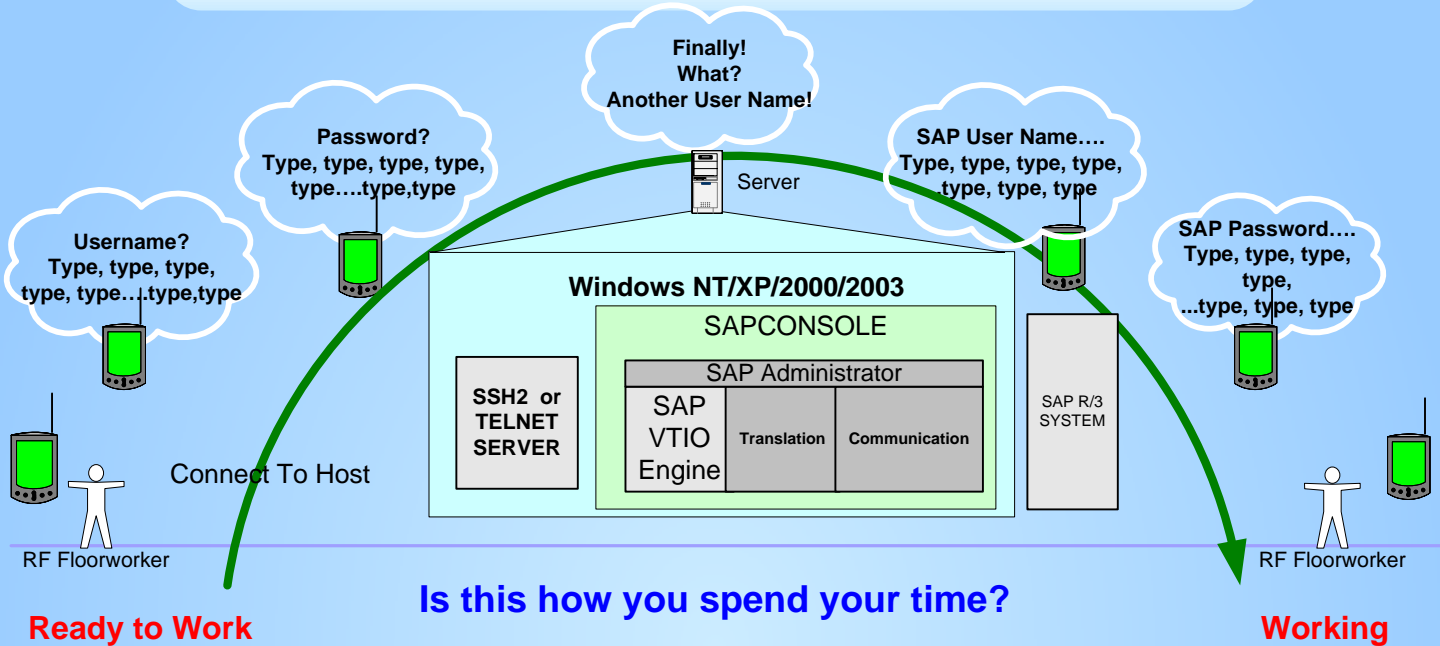

A New SAPConsole Performance Standard Is Realized when using the GSW Rocket Terminal Engine with the GSW Telnet Server

**Automatically logon to SAPConsole and start working immediately!**

If so then you should

GET WORKING FAST with the GSW Rocket Engine SAPConsole AutoLogon