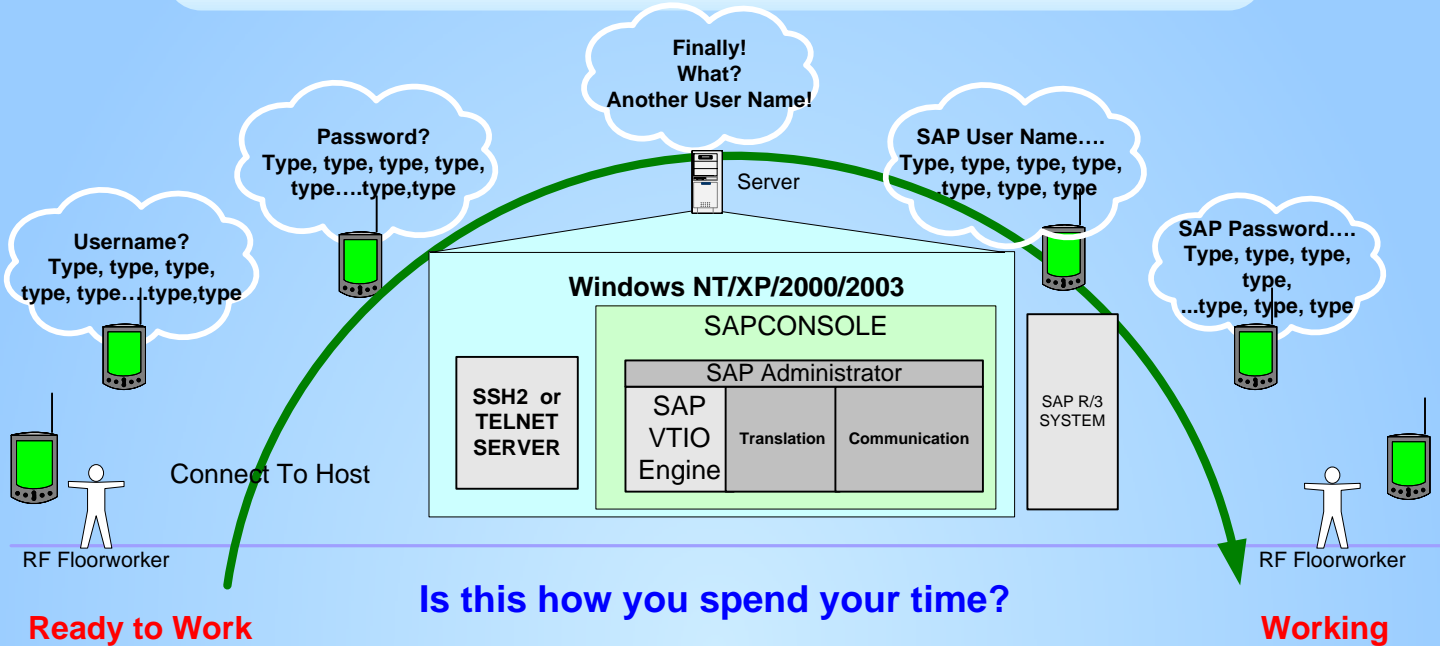

A New SAPConsole Performance Standard Is Realized when using the GSW Rocket Terminal Engine with the GSW Telnet Server

Automatically logon to SAPConsole and start working immediately!

If so then you should

GET WORKING FAST with the GSW Rocket Engine SAPConsole AutoLogon