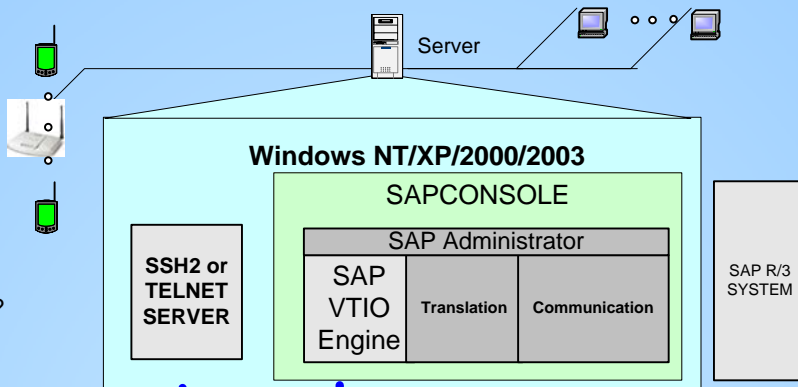

A New SAPConsole Performance Standard Is Realized when using the GSW Rocket Terminal Engine with the GSW Telnet Server

**Get the Most From Your Investment in SAP/SAPConsole RF System**

**Ordinary SAP/SAPConsole System**

- Need More Sessions?
- Need Higher Performance?
- Can't see all the fields?

**Add these components**

**Handle an Incredibly Large Number of RF Devices**

- Automated Operation
- Session Saver
- Session Monitoring/Shadowing
- Automatic Logon to SAP