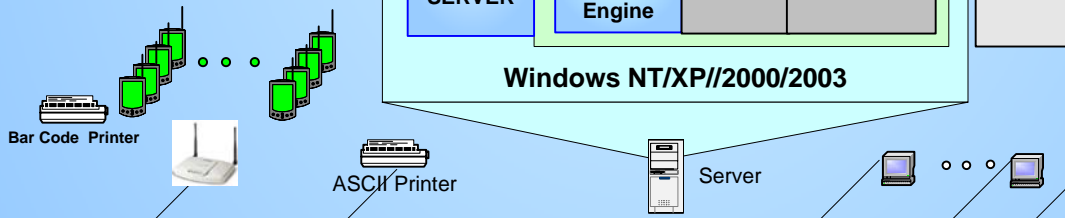

Rocket Powered SAP/SAPConsole System

**Industrial Quality
Dependable
Reliable
Consistency**

1. **Dramatic Performance Boost**
2. Adjustment of Off Screen Fields Back on Screen!
   - Define Automatic Tab and Enter Fields
   - Full Support for SAPConsole Profiles
   - Full Support for SAPConsole Bell Feature

Fully Functional Trial Downloads Available
sales@georgiasoftworks.com

www.georgiasoftworks.com
Telephone: 706.265.1018