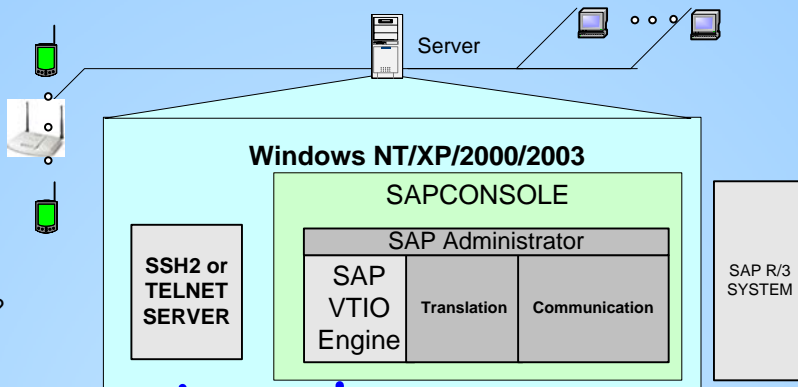

A New SAPConsole Performance Standard Is Realized when using the GSW Rocket Terminal Engine with the GSW Telnet Server

Get the Most From Your Investment in SAP/SAPConsole RF System

Ordinary SAP/SAPConsole System

- Need More Sessions?
- Need Higher Performance?
- Can't see all the fields?

Add these components

Handle an Incredibly Large Number of RF Devices

- Automated Operation
- Session Saver
- Session Monitoring/Shadowing
- Automatic Logon to SAP