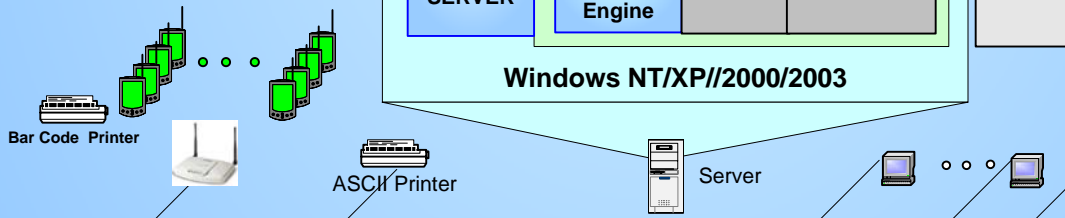

Rocket Powered SAP/SAPConsole System

**Industrial Quality
Dependable
Reliable
Consistency**

1. **Dramatic Performance Boost**
2. Adjustment of Off Screen Fields Back on Screen!
   - Define Automatic Tab and Enter Fields
   - Full Support for SAPConsole Profiles
   - Full Support for SAPConsole Bell Feature

Bar Code Printer

ASCII Printer

Server

City

Portable Bar Code Printers

ASCII Printer

Fully Functional Trial Downloads Available
sales@georgiasoftworks.com

www.georgiasoftworks.com
Telephone: 706.265.1018