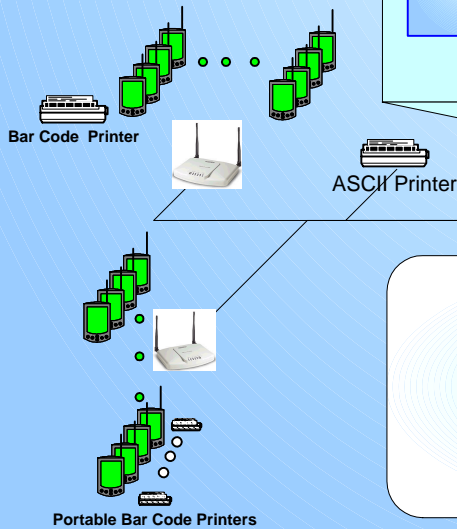

A New SAPConsole Performance Standard Is Realized when using the GSW Rocket Terminal Engine with the GSW Telne Server

Get the Most From Your Investment in SAP/SAPConsole RF System

Ordinary SAP/SAPConsole System

- Need More Sessions?
- Need Higher Performance?
- Can't see all the fields?

Add these components

Handle an Incredibly Large Number of RF Devices

- Automated Operation
- Session Saver
- Session Monitoring/Shadowing

Rocket Powered SAP/SAPConsole System

**Industrial Quality
 Dependable
 Reliable
 Consistency**

Dramatic Performance Boost
**Adjustment of Off Screen Fields
 Back on Screen!**
**Define Automatic Tab
 and
 Automatic Enter Fields**