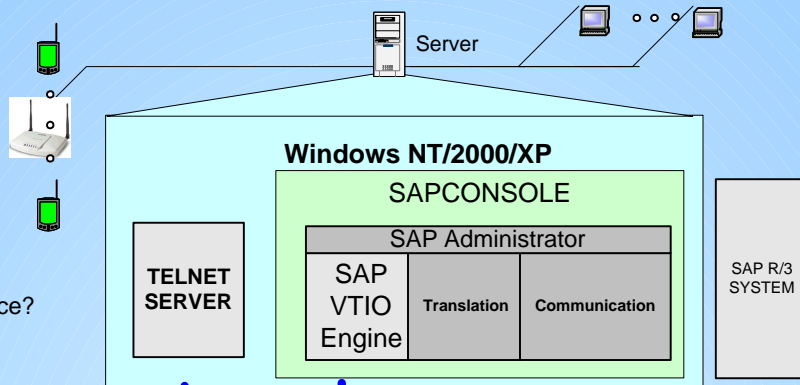

A New SAPConsole Performance Standard Is Realized when using the GSW Rocket Terminal Engine with the GSW Telne Server

Get the Most From Your Investment in SAP/SAPConsole RF System

Ordinary SAP/SAPConsole System

- Need More Sessions?
- Need Higher Performance?
- Can't see all the fields?

Add these components

Handle an Incredibly Large Number of RF Devices

- Automated Operation
- Session Saver
- Session Monitoring/Shadowing