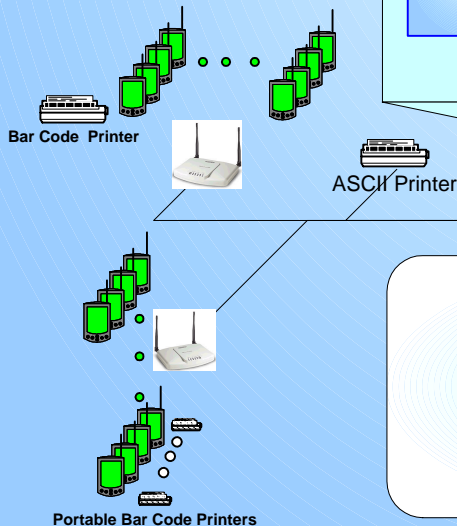

A New SAPConsole Performance Standard Is Realized when using the GSW Rocket Terminal Engine with the GSW Telne Server

Get the Most From Your Investment in SAP/SAPConsole RF System

Ordinary SAP/SAPConsole System

- Need More Sessions?
- Need Higher Performance?
- Can't see all the fields?

Add these components

Handle an Incredibly Large Number of RF Devices

- Automated Operation
- Session Saver
- Session Monitoring/Shadowing

Rocket Powered SAP/SAPConsole System

**Industrial Quality
 Dependable
 Reliable
 Consistency**

Dramatic Performance Boost
**Adjustment of Off Screen Fields
 Back on Screen!**
**Define Automatic Tab
 and
 Automatic Enter Fields**